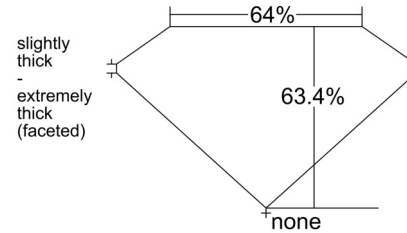

GIA NATURAL DIAMOND GRADING REPORT

May 06, 2026
GIA Report Number 6552163594
Shape and Cutting Style Pear Brilliant
Measurements 8.31 x 5.57 x 3.53 mm

GRADING RESULTS

Carat Weight 1.00 carat
Color Grade G
Clarity Grade SI2

PROPORTIONS

Profile not to actual proportions

CLARITY CHARACTERISTICS

KEY TO SYMBOLS*

- Twinning Wisp
- Feather
- Needle

* Red symbols denote internal characteristics (inclusions). Green or black symbols denote external characteristics (blemishes). Diagram is an approximate representation of the diamond, and symbols shown indicate type, position, and approximate size of clarity characteristics. All clarity characteristics may not be shown. Details of finish are not shown.