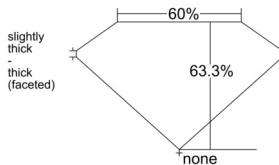

GIA®

FACSIMILE

GIA REPORT 6552164548

Verify this report at GIA.edu

GIA NATURAL DIAMOND DOSSIER®

May 01, 2026
GIA Report Number 6552164548
Shape and Cutting Style ..... Marquise Brilliant
Measurements ..... 7.74 x 4.01 x 2.54 mm

GRADING RESULTS

Carat Weight ..... 0.45 carat
Color Grade ..... F
Clarity Grade VS1

ADDITIONAL GRADING INFORMATION

Polish ..... Excellent
Symmetry ..... Very Good
Fluorescence ..... None
Clarity Characteristics ..... Cloud, Needle
Inscription(s): GIA 6552164548

PROPORTIONS

Profile not to actual proportions

GRADING SCALES

GIA COLOR SCALE		GIA CLARITY SCALE	
COLORLESS	D	VERY VERY SLIGHTLY INCLUDED	FLAWLESS
	E		INTERNALLY FLAWLESS
	F		VVS₁
	G		VVS₂
	H		VS₁
	I		VS₂
	J		SI₁
	K		SI₂
	L		I₁
	M		I₂
NEAR COLORLESS	N	SLIGHTLY INCLUDED	I₃
	O		
	P		
	Q		
FAINT	R		
	S		
	T		
	U		
VERT LIGHT	V		
	W		
	X		
	Y		
LIGHT	Z