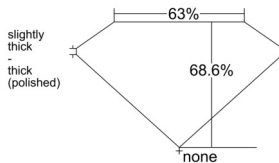

GIA®

FACSIMILE

GIA REPORT 6552168519

Verify this report at GIA.edu

GIA NATURAL DIAMOND DOSSIER®

May 01, 2026
GIA Report Number 6552168519
Shape and Cutting Style ..... Emerald Cut
Measurements ..... 5.75 x 3.91 x 2.69 mm

GRADING RESULTS

Carat Weight ..... 0.60 carat
Color Grade ..... H
Clarity Grade VS1

ADDITIONAL GRADING INFORMATION

Polish ..... Excellent
Symmetry ..... Very Good
Fluorescence ..... Faint
Clarity Characteristics ..... Cloud, Pinpoint, Needle
Inscription(s): GIA 6552168519

PROPORTIONS

Profile not to actual proportions

GRADING SCALES

GIA COLOR SCALE		GIA CLARITY SCALE			
COLORLESS	D	VERY VERY SLIGHTLY INCLUDED	FLAWLESS		
	E		INTERNALLY FLAWLESS		
	F	VERY SLIGHTLY INCLUDED	VS₁		
	G		VS₂		
	H		VS₁		
	NEAR COLORLESS	I	SLIGHTLY INCLUDED	VS₂	
		J		SI₁	
		FAINT	K	INCLUDED	SI₂
			L		I₁
			M		I₂
VERT LIGHT	N	LIGHT	I₃		
	O				
	P				
	Q				
	R