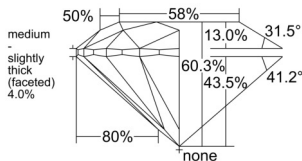

GIA®

FACSIMILE

GIA REPORT 6552172861

Verify this report at GIA.edu

GIA NATURAL DIAMOND DOSSIER®

May 13, 2026
GIA Report Number 6552172861
Shape and Cutting Style ..... Round Brilliant
Measurements ..... 5.16 - 5.18 x 3.12 mm

GRADING RESULTS

Carat Weight ..... 0.51 carat
Color Grade ..... F
Clarity Grade S11
Cut Grade ..... Excellent

ADDITIONAL GRADING INFORMATION

Polish ..... Excellent
Symmetry ..... Excellent
Fluorescence ..... Faint
Clarity Characteristics ..... Cloud
Inscription(s): GIA 6552172861

PROPORTIONS

Profile to actual proportions

GRADING SCALES

GIA COLOR SCALE

COLORLESS	D
	E
	F
	G
	H
	I
	J
NEAR COLORLESS	K
	L
FAIN	M
	N
	O
	P
VERY LIGHT	Q
	R
	S
	T
	U
	V
	W
	X
	Y
LIGHT	Z

GIA CLARITY SCALE

FLAWLESS	INTERNAL FLAWLESS	
		FLAWLESS
VERY VERY SLIGHTLY INCLUDED	VVS₁	
	VVS₂	
VERY SLIGHTLY INCLUDED	VS₁	
	VS₂	
SLIGHTLY INCLUDED	SI₁	
	SI₂	
INCLUDED	I₁	
	I₂	
	I₃	

GIA CUT SCALE

EXCELLENT
VERY GOOD
GOOD
FAIR
POOR