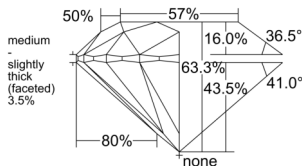

GIA®

FACSIMILE

GIA REPORT 6552176731

Verify this report at GIA.edu

GIA NATURAL DIAMOND DOSSIER®

May 05, 2026
GIA Report Number 6552176731
Shape and Cutting Style ..... Round Brilliant
Measurements ..... 5.60 - 5.65 x 3.56 mm

GRADING RESULTS

Carat Weight ..... 0.70 carat
Color Grade ..... F
Clarity Grade S11
Cut Grade ..... Excellent

ADDITIONAL GRADING INFORMATION

Polish ..... Excellent
Symmetry ..... Excellent
Fluorescence ..... None
Clarity Characteristics ..... Crystal, Cloud
Inscription(s): GIA 6552176731

PROPORTIONS

GRADING SCALES

GIA COLOR SCALE	GIA CLARITY SCALE	GIA CUT SCALE	
D	FLAWLESS	EXCELLENT	
E	INTERNALLY FLAWLESS		
F		VVS₁	VERY GOOD
G	VVS₂		
H	VS₁	GOOD	
I	VS₂		
J	S1₁	FAIR	
K	S1₂		
L	I₁	POOR	
M	I₂		
N	I₃		
O			
P			
Q			
R			
S			
T			
U			
V			
W			
X			
Y			
Z