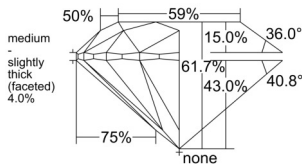

GIA®

FACSIMILE

GIA REPORT 6552178051

Verify this report at GIA.edu

GIA NATURAL DIAMOND DOSSIER®

May 05, 2026
GIA Report Number 6552178051
Shape and Cutting Style ..... Round Brilliant
Measurements ..... 5.81 - 5.84 x 3.60 mm

GRADING RESULTS

Carat Weight ..... 0.76 carat
Color Grade I
Clarity Grade S11
Cut Grade ..... Excellent

ADDITIONAL GRADING INFORMATION

Polish ..... Excellent
Symmetry ..... Excellent
Fluorescence ..... None
Clarity Characteristics ..... Crystal
Inscription(s): GIA 6552178051

PROPORTIONS

Profile to actual proportions

GRADING SCALES

GIA COLOR SCALE

COLORESS	D
	E
	F
	G
	H
	I
	J
NEAR COLORESS	K
	L
FAIN	M
	N
	O
	P
	Q
VERY LIGHT	R
	S
	T
	U
	V
	W
	X
	Y
LIGHT	Z

GIA CLARITY SCALE

FLAWLESS	INTERNAL FLAWLESS	
		FLAWLESS
VERY VERY SLIGHTLY INCLUDED	VVS₁	
	VVS₂	
VERY SLIGHTLY INCLUDED	VS₁	
	VS₂	
SLIGHTLY INCLUDED	SI₁	
	SI₂	
INCLUDED	I₁	
	I₂	
	I₃	

GIA CUT SCALE

EXCELLENT
VERY GOOD
GOOD
FAIR
POOR