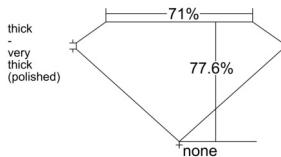

GIA®

FACSIMILE

GIA REPORT 6552180893

Verify this report at GIA.edu

GIA NATURAL DIAMOND DOSSIER®

May 05, 2026
GIA Report Number 6552180893
Shape and Cutting Style ..... Square Modified Brilliant
Measurements ..... 4.80 x 4.68 x 3.63 mm

GRADING RESULTS

Carat Weight ..... 0.70 carat
Color Grade ..... G
Clarity Grade VS1

ADDITIONAL GRADING INFORMATION

Polish ..... Excellent
Symmetry ..... Very Good
Fluorescence ..... None
Clarity Characteristics ..... Feather, Cloud, Pinpoint
Inscription(s): GIA 6552180893

PROPORTIONS

Profile not to actual proportions

GRADING SCALES

GIA COLOR SCALE		GIA CLARITY SCALE	
COLORLESS	D	VERY VERY SLIGHTLY INCLUDED	FLAWLESS
	E		INTERNALLY FLAWLESS
	F		VVS₁
	G		VVS₂
	H		VS₁
	I		VS₂
	J		SI₁
	K		SI₂
	L		I₁
	M		I₂
NEAR COLORLESS	N	SLIGHTLY INCLUDED	I₃
	O		
	P		
	Q		
FAINT	R		
	S		
	T		
	U		
VERY LIGHT	V		
	W		
	X		
	Y		
LIGHT	Z