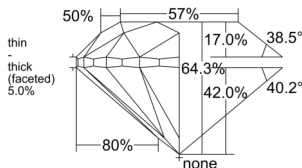

GIA®

FACSIMILE

GIA REPORT 6552183674

Verify this report at GIA.edu

GIA NATURAL DIAMOND DOSSIER®

May 05, 2026
GIA Report Number 6552183674
Shape and Cutting Style ..... Round Brilliant
Measurements ..... 5.21 - 5.27 x 3.37 mm

GRADING RESULTS

Carat Weight ..... 0.60 carat
Color Grade ..... J
Clarity Grade S11
Cut Grade ..... Very Good

ADDITIONAL GRADING INFORMATION

Polish ..... Excellent
Symmetry ..... Very Good
Fluorescence ..... Strong Blue
Clarity Characteristics..... Crystal, Feather
Inscription(s): GIA 6552183674

PROPORTIONS

GRADING SCALES

GIA COLOR SCALE

COLORLESS	D
	E
	F
	G
	H
	I
	J
NEAR COLORLESS	K
	L
FAIN	M
	N
	O
	P
VERY LIGHT	Q
	R
	S
	T
	U
	V
	W
	X
	Y
LIGHT	Z

GIA CLARITY SCALE

FLAWLESS	VERY VERY SLIGHTLY INCLUDED	VVS₁	VVS₂	VS₁	VS₂	SI₁	SI₂	I₁	I₂	I₃	
											VERY SLIGHTLY INCLUDED
INTERNALLY FLAWLESS											

GIA CUT SCALE

EXCELLENT
VERY GOOD
GOOD
FAIR
POOR