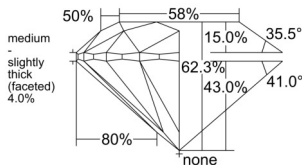

GIA®

FACSIMILE

GIA REPORT 6552185542

Verify this report at GIA.edu

GIA NATURAL DIAMOND DOSSIER®

May 05, 2026
GIA Report Number 6552185542
Shape and Cutting Style ..... Round Brilliant
Measurements ..... 5.05 - 5.09 x 3.16 mm

GRADING RESULTS

Carat Weight ..... 0.50 carat
Color Grade ..... E
Clarity Grade VS1
Cut Grade ..... Excellent

ADDITIONAL GRADING INFORMATION

Polish ..... Excellent
Symmetry ..... Excellent
Fluorescence ..... None
Clarity Characteristics ..... Crystal, Cloud
Inscription(s): GIA 6552185542

PROPORTIONS

GRADING SCALES

GIA COLOR SCALE

COLORESS	D
	E
	F
	G
	H
	I
	J
NEAR COLORESS	K
	L
FANIT	M
	N
	O
	P
VERY LIGHT	Q
	R
	S
	T
	U
	V
	W
	X
	Y
LIGHT	Z

GIA CLARITY SCALE

FLAWLESS	VERY VERY SLIGHTLY INCLUDED	VS₁	VS₂	VS₁	VS₂	SI₁	SI₂	I₁	I₂	I₃			
											VERY SLIGHTLY INCLUDED	SLIGHTLY INCLUDED	INCLUDED

GIA CUT SCALE

EXCELLENT
VERY GOOD
GOOD
FAIR
POOR