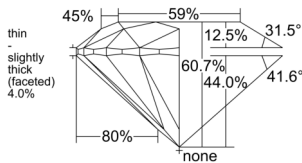

GIA®

FACSIMILE

GIA REPORT 6552187642

Verify this report at GIA.edu

GIA NATURAL DIAMOND DOSSIER®

May 26, 2026
GIA Report Number 6552187642
Shape and Cutting Style ..... Round Brilliant
Measurements ..... 5.44 - 5.48 x 3.32 mm

GRADING RESULTS

Carat Weight ..... 0.60 carat
Color Grade ..... D
Clarity Grade S11
Cut Grade ..... Excellent

ADDITIONAL GRADING INFORMATION

Polish ..... Excellent
Symmetry ..... Excellent
Fluorescence ..... None
Clarity Characteristics ..... Cloud, Feather
Inscription(s): GIA 6552187642

PROPORTIONS

GRADING SCALES

GIA COLOR SCALE	GIA CLARITY SCALE	GIA CUT SCALE	
D	FLAWLESS	EXCELLENT	
E	INTERNALLY FLAWLESS		
F		VVS₁	VERY GOOD
G	VVS₂		
H	VS₁	GOOD	
I	VS₂		
J	S1₁	FAIR	
K	S1₂		
L	I₁	POOR	
M	I₂		
N	I₃		
O			
P			
Q			
R			
S			
T			
U			
V			
W			
X			
Y			
Z