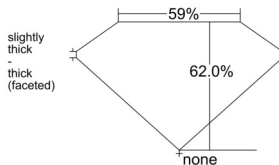

GIA®

FACSIMILE

GIA REPORT 6552191762

Verify this report at GIA.edu

GIA NATURAL DIAMOND DOSSIER®

May 07, 2026
GIA Report Number 6552191762
Shape and Cutting Style ..... Pear Brilliant
Measurements ..... 7.12 x 4.39 x 2.73 mm

GRADING RESULTS

Carat Weight ..... 0.50 carat
Color Grade ..... F
Clarity Grade VVS1

ADDITIONAL GRADING INFORMATION

Polish ..... Excellent
Symmetry ..... Very Good
Fluorescence ..... None
Clarity Characteristics ..... Pinpoint
Inscription(s): GIA 6552191762

PROPORTIONS

Profile not to actual proportions

GRADING SCALES

GIA COLOR SCALE		GIA CLARITY SCALE			
COLORLESS	D	VERY VERY SLIGHTLY INCLUDED	FLAWLESS		
	E		INTERNALLY FLAWLESS		
	F	VERY SLIGHTLY INCLUDED	VVS₁		
	G		VVS₂		
	H		VS₁		
	NEAR COLORLESS	I	SLIGHTLY INCLUDED	VS₂	
		J		SI₁	
		FAINT	K	INCLUDED	SI₂
			L		I₁
			M		I₂
VERT LIGHT	N	LIGHT	I₃		
	O				
	P				
	Q				
	R