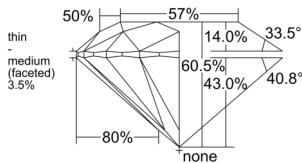

GIA®

FACSIMILE

GIA REPORT 6552202351

Verify this report at GIA.edu

GIA NATURAL DIAMOND DOSSIER®

May 09, 2026
GIA Report Number 6552202351
Shape and Cutting Style ..... Round Brilliant
Measurements ..... 4.33 - 4.36 x 2.63 mm

GRADING RESULTS

Carat Weight ..... 0.30 carat
Color Grade I
Clarity Grade VVS1
Cut Grade ..... Excellent

ADDITIONAL GRADING INFORMATION

Polish ..... Excellent
Symmetry ..... Excellent
Fluorescence ..... Faint
Clarity Characteristics ..... Pinpoint, Cloud
Inscription(s): GIA 6552202351

PROPORTIONS

GRADING SCALES

GIA COLOR SCALE	GIA CLARITY SCALE	GIA CUT SCALE	
D	FLAWLESS	EXCELLENT	
E	INTERNALLY FLAWLESS		
F		VVS₁	VERY GOOD
G	VVS₂		
H	VS₁	GOOD	
I	VS₂		
J	SI₁	FAIR	
K	SI₂		
L	I₁	POOR	
M			
N			
O	I₂		
P			
Q			
R	I₃		
S			
T			
U			
V			
W			
X			
Y			
Z