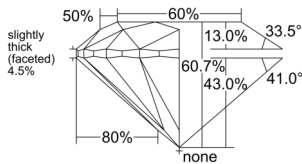

GIA®

FACSIMILE

GIA REPORT 6552202934

Verify this report at GIA.edu

GIA NATURAL DIAMOND DOSSIER®

May 09, 2026
GIA Report Number 6552202934
Shape and Cutting Style ..... Round Brilliant
Measurements ..... 4.73 - 4.75 x 2.88 mm

GRADING RESULTS

Carat Weight ..... 0.40 carat
Color Grade L
Clarity Grade VS2
Cut Grade ..... Excellent

ADDITIONAL GRADING INFORMATION

Polish ..... Excellent
Symmetry ..... Excellent
Fluorescence ..... None
Clarity Characteristics ..... Crystal, Cloud
Inscription(s): GIA 6552202934

PROPORTIONS

Profile to actual proportions

GRADING SCALES

GIA COLOR SCALE	GIA CLARITY SCALE	GIA CUT SCALE	
D	FLAWLESS	EXCELLENT	
E	INTERNALLY FLAWLESS		
F		VVS₁	VERY GOOD
G	VVS₂		
H	VS₁	GOOD	
I	VS₂		
J	SI₁	FAIR	
K	SI₂		
L	I₁	POOR	
M	I₂		
N	I₃		
O			
P			
Q			
R			
S			
T			
U			
V			
W			
X			
Y			
Z