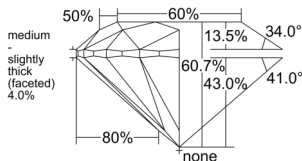

GIA®

FACSIMILE

GIA REPORT 6552203228

Verify this report at GIA.edu

GIA NATURAL DIAMOND DOSSIER®

May 09, 2026
GIA Report Number 6552203228
Shape and Cutting Style ..... Round Brilliant
Measurements ..... 4.78 - 4.80 x 2.91 mm

GRADING RESULTS

Carat Weight ..... 0.41 carat
Color Grade I
Clarity Grade VS2
Cut Grade ..... Excellent

ADDITIONAL GRADING INFORMATION

Polish ..... Excellent
Symmetry ..... Excellent
Fluorescence ..... None
Clarity Characteristics ..... Cloud, Crystal
Inscription(s): GIA 6552203228

PROPORTIONS

Profile to actual proportions

GRADING SCALES

GIA COLOR SCALE

COLOURESS	D
	E
	F
	G
	H
	I
	J
NEAR COLOURESS	K
	L
FADING	M
	N
	O
	P
	Q
	R
	S
	T
	U
	V
	W
	X
	Y
LIGHT	Z

GIA CLARITY SCALE

	FLAWLESS
	INTERNALLY FLAWLESS
VERY VERY SLIGHTLY INCLUDED	VVS₁
	VVS₂
VERY SLIGHTLY INCLUDED	VS₁
	VS₂
SLIGHTLY INCLUDED	SI₁
	SI₂
INCLUDED	I₁
	I₂
	I₃

GIA CUT SCALE

	EXCELLENT
	VERY GOOD
	GOOD
	FAIR
	POOR