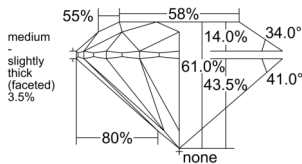

GIA®

FACSIMILE

GIA REPORT 6552203861

Verify this report at GIA.edu

GIA NATURAL DIAMOND DOSSIER®

May 11, 2026
GIA Report Number 6552203861
Shape and Cutting Style ..... Round Brilliant
Measurements ..... 4.42 - 4.44 x 2.71 mm

GRADING RESULTS

Carat Weight ..... 0.32 carat
Color Grade ..... K
Clarity Grade VS2
Cut Grade ..... Excellent

ADDITIONAL GRADING INFORMATION

Polish ..... Excellent
Symmetry ..... Excellent
Fluorescence ..... Faint
Clarity Characteristics ..... Crystal, Cloud
Inscription(s): GIA 6552203861

PROPORTIONS

Profile to actual proportions

GRADING SCALES

GIA COLOR SCALE

COLORESS	D
	E
	F
	G
	H
	I
	J
NEAR COLORESS	K
	L
FAIN	M
	N
	O
	P
	Q
VERY LIGHT	R
	S
	T
	U
	V
	W
	X
	Y
LIGHT	Z

GIA CLARITY SCALE

FLAWLESS	INTERNAL FLAWLESS	
		FLAWLESS
VERY VERY SLIGHTLY INCLUDED	VVS₁	
	VVS₂	
VERY SLIGHTLY INCLUDED	VS₁	
	VS₂	
SLIGHTLY INCLUDED	SI₁	
	SI₂	
INCLUDED	I₁	
	I₂	
	I₃	

GIA CUT SCALE

EXCELLENT
VERY GOOD
GOOD
FAIR
POOR