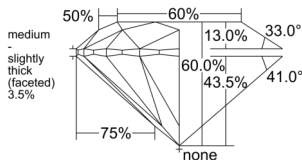

GIA®

FACSIMILE

GIA REPORT 6552203964

Verify this report at GIA.edu

GIA NATURAL DIAMOND DOSSIER®

May 09, 2026
GIA Report Number 6552203964
Shape and Cutting Style ..... Round Brilliant
Measurements ..... 4.32 - 4.34 x 2.60 mm

GRADING RESULTS

Carat Weight ..... 0.30 carat
Color Grade I
Clarity Grade VVS1
Cut Grade ..... Excellent

ADDITIONAL GRADING INFORMATION

Polish ..... Excellent
Symmetry ..... Excellent
Fluorescence ..... None
Clarity Characteristics ..... Pinpoint, Feather
Inscription(s): GIA 6552203964

PROPORTIONS

Profile to actual proportions

GRADING SCALES

GIA COLOR SCALE	GIA CLARITY SCALE	GIA CUT SCALE
COLOURLESS	FLAWLESS	EXCELLENT
D	INTERNALLY FLAWLESS	
E	VVS₁	VERY GOOD
F		
G	VS₁	GOOD
H		
I	SI₁	FAIR
J		
K	I₁	POOR
L		
M	I₂	
N		
O	I₃	
P		
Q		
R		
S		
T		
U		
V		
W		
X		
Y		
Z