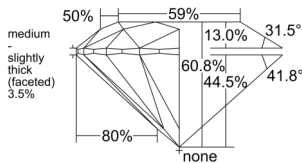

GIA®

FACSIMILE

GIA REPORT 6552204301

Verify this report at GIA.edu

GIA NATURAL DIAMOND DOSSIER®

May 09, 2026
GIA Report Number 6552204301
Shape and Cutting Style ..... Round Brilliant
Measurements ..... 4.97 - 5.00 x 3.03 mm

GRADING RESULTS

Carat Weight ..... 0.45 carat
Color Grade ..... J
Clarity Grade VVS2
Cut Grade ..... Excellent

ADDITIONAL GRADING INFORMATION

Polish ..... Excellent
Symmetry ..... Excellent
Fluorescence ..... None
Clarity Characteristics ..... Pinpoint
Inscription(s): GIA 6552204301

PROPORTIONS

Profile to actual proportions

GRADING SCALES

GIA COLOR SCALE

COLORLESS	D
	E
	F
	G
	H
	I
	J
NEAR COLORLESS	K
	L
	M
	N
	O
	P
	Q
	R
	S
	T
	U
	V
	W
	X
	Y
LIGHT	Z

GIA CLARITY SCALE

	FLAWLESS
	INTERNALLY FLAWLESS
VERY VERY SLIGHTLY INCLUDED	VVS₁
	VVS₂
VERY SLIGHTLY INCLUDED	VS₁
	VS₂
SLIGHTLY INCLUDED	SI₁
	SI₂
	I₁
	I₂
	I₃

GIA CUT SCALE

	EXCELLENT
	VERY GOOD
	GOOD
	FAIR
	POOR