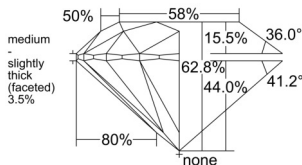

GIA®

FACSIMILE

GIA REPORT 6552204435

Verify this report at GIA.edu

GIA NATURAL DIAMOND DOSSIER®

May 09, 2026
GIA Report Number 6552204435
Shape and Cutting Style ..... Round Brilliant
Measurements ..... 4.82 - 4.86 x 3.04 mm

GRADING RESULTS

Carat Weight ..... 0.44 carat
Color Grade ..... G
Clarity Grade VS1
Cut Grade ..... Excellent

ADDITIONAL GRADING INFORMATION

Polish ..... Excellent
Symmetry ..... Excellent
Fluorescence ..... None
Clarity Characteristics ..... Cloud, Pinpoint
Inscription(s): GIA 6552204435

PROPORTIONS

GRADING SCALES

GIA COLOR SCALE	GIA CLARITY SCALE	GIA CUT SCALE	
COLOURLESS D	FLAWLESS	EXCELLENT	
E	INTERNALLY FLAWLESS		
F		VERY VERY SLIGHTLY INCLUDED	VERY GOOD
G	VVS₁		
H	VVS₂		
I	VS₁		GOOD
J		VS₂	
K	SLIGHTLY INCLUDED	FAIR	
L			SI₁
M	SI₂	POOR	
N	INCLUDED		
O			I₁
P		I₂	
Q	I₃		
R			
S			
T			
U			
V			
W			
X			
Y			
Z