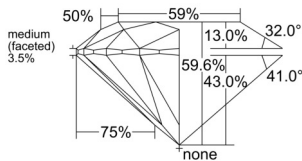

GIA®

FACSIMILE

GIA REPORT 6552207031

Verify this report at GIA.edu

GIA NATURAL DIAMOND DOSSIER®

May 09, 2026
GIA Report Number 6552207031
Shape and Cutting Style ..... Round Brilliant
Measurements ..... 4.82 - 4.85 x 2.88 mm

GRADING RESULTS

Carat Weight ..... 0.40 carat
Color Grade ..... K
Clarity Grade VVS1
Cut Grade ..... Excellent

ADDITIONAL GRADING INFORMATION

Polish ..... Excellent
Symmetry ..... Excellent
Fluorescence ..... Faint
Clarity Characteristics ..... Pinpoint
Inscription(s): GIA 6552207031

PROPORTIONS

Profile to actual proportions

GRADING SCALES

GIA COLOR SCALE	GIA CLARITY SCALE	GIA CUT SCALE	
D	FLAWLESS	EXCELLENT	
E	INTERNALLY FLAWLESS		
F		VVS₁	VERY GOOD
G	VVS₂		
H	VS₁	GOOD	
I	VS₂		
J	SI₁	FAIR	
K	SI₂		
L	I₁	POOR	
M			
N			
O	I₂		
P			
Q			
R	I₃		
S			
T			
U			
V			
W			
X			
Y			
Z