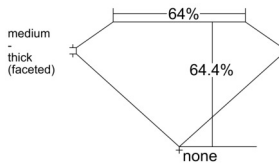

GIA®

FACSIMILE

GIA REPORT 6552207160

Verify this report at GIA.edu

GIA NATURAL DIAMOND DOSSIER®

May 09, 2026
GIA Report Number 6552207160
Shape and Cutting Style ..... Oval Brilliant
Measurements ..... 6.10 x 4.43 x 2.86 mm

GRADING RESULTS

Carat Weight ..... 0.50 carat
Color Grade ..... D
Clarity Grade VS1

ADDITIONAL GRADING INFORMATION

Polish ..... Very Good
Symmetry ..... Good
Fluorescence ..... Medium Blue
Clarity Characteristics ..... Crystal
Inscription(s): GIA 6552207160

PROPORTIONS

Profile not to actual proportions

GRADING SCALES

GIA COLOR SCALE		GIA CLARITY SCALE			
COLORLESS	D	VERY VERY SLIGHTLY INCLUDED	FLAWLESS		
	E		INTERNALLY FLAWLESS		
	F		VVS₁		
	NEAR COLORLESS	G	VERY SLIGHTLY INCLUDED	VVS₂	
		H		VS₁	
		FANT	I	SLIGHTLY INCLUDED	VS₂
			J		SI₁
	LIGHT	K	INCLUDED	SI₂	
		L		I₁	
		M		I₂	
N		NOT GRADED	I₃		
O					
P					
Q					
R					
S					
T					
U					
V					
W					
X					
Y					
Z