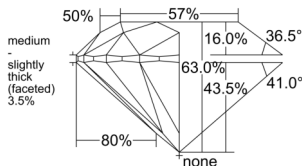

GIA®

FACSIMILE

GIA REPORT 6552213564

Verify this report at GIA.edu

GIA NATURAL DIAMOND DOSSIER®

May 08, 2026
GIA Report Number 6552213564
Shape and Cutting Style ..... Round Brilliant
Measurements ..... 4.66 - 4.69 x 2.95 mm

GRADING RESULTS

Carat Weight ..... 0.40 carat
Color Grade ..... F
Clarity Grade VS2
Cut Grade ..... Excellent

ADDITIONAL GRADING INFORMATION

Polish ..... Excellent
Symmetry ..... Excellent
Fluorescence ..... None
Clarity Characteristics..... Crystal, Cloud, Feather
Inscription(s): GIA 6552213564

PROPORTIONS

GRADING SCALES

GIA COLOR SCALE

COLORLESS	D
	E
	F
	G
	H
	I
	J
NEAR COLORLESS	K
	L
FAIN	M
	N
	O
	P
VERY LIGHT	Q
	R
	S
	T
	U
	V
	W
	X
	Y
LIGHT	Z

GIA CLARITY SCALE

FLAWLESS	INTERNAL FLAWLESS	
		FLAWLESS
VERY VERY SLIGHTLY INCLUDED	VVS₁	
	VVS₂	
VERY SLIGHTLY INCLUDED	VS₁	
	VS₂	
SLIGHTLY INCLUDED	SI₁	
	SI₂	
INCLUDED	I₁	
	I₂	
	I₃	

GIA CUT SCALE

EXCELLENT
VERY GOOD
GOOD
FAIR
POOR