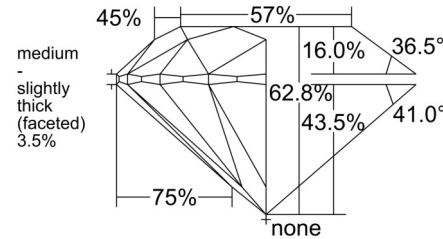

GIA NATURAL DIAMOND GRADING REPORT

May 11, 2026
 GIA Report Number 6552214830
 Shape and Cutting Style Round Brilliant
 Measurements 9.39 - 9.43 x 5.91 mm

GRADING RESULTS

Carat Weight 3.24 carat
 Color Grade K
 Clarity Grade VVS1
 Cut Grade Excellent

ADDITIONAL GRADING INFORMATION

Polish Excellent
 Symmetry Excellent
 Fluorescence None
 Inscription(s): GIA 6552214830

PROPORTIONS

CLARITY CHARACTERISTICS

KEY TO SYMBOLS*

- Pinpoint

* Red symbols denote internal characteristics (inclusions). Green or black symbols denote external characteristics (blemishes). Diagram is an approximate representation of the diamond, and symbols shown indicate type, position, and approximate size of clarity characteristics. All clarity characteristics may not be shown. Details of finish are not shown.