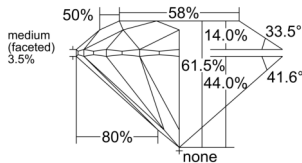

GIA®

FACSIMILE

GIA REPORT 6552214964

Verify this report at GIA.edu

GIA NATURAL DIAMOND DOSSIER®

May 09, 2026
GIA Report Number 6552214964
Shape and Cutting Style ..... Round Brilliant
Measurements ..... 4.01 - 4.04 x 2.48 mm

GRADING RESULTS

Carat Weight ..... 0.24 carat
Color Grade ..... D
Clarity Grade VVS2
Cut Grade ..... Excellent

ADDITIONAL GRADING INFORMATION

Polish ..... Excellent
Symmetry ..... Excellent
Fluorescence ..... Medium Blue
Clarity Characteristics..... Pinpoint, Cloud, Needle
Inscription(s): GIA 6552214964

PROPORTIONS

Profile to actual proportions

GRADING SCALES

GIA COLOR SCALE	GIA CLARITY SCALE	GIA CUT SCALE	
D	FLAWLESS	EXCELLENT	
E	INTERNALLY FLAWLESS		
F		VVS₁	VERY GOOD
G	VVS₂		
H	VS₁	GOOD	
I	VS₂		
J	SI₁	FAIR	
K	SI₂		
L	I₁	POOR	
M			
N			
O	I₂		
P			
Q			
R	I₃		
S			
T			
U			
V			
W			
X			
Y			
Z