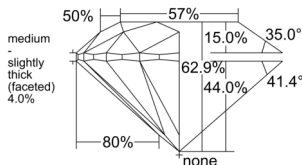

GIA®

FACSIMILE

GIA REPORT 6552215873

Verify this report at GIA.edu

GIA NATURAL DIAMOND DOSSIER®

May 14, 2026
GIA Report Number 6552215873
Shape and Cutting Style ..... Round Brilliant
Measurements ..... 4.88 - 4.91 x 3.08 mm

GRADING RESULTS

Carat Weight ..... 0.45 carat
Color Grade ..... F
Clarity Grade VS1
Cut Grade ..... Excellent

ADDITIONAL GRADING INFORMATION

Polish ..... Excellent
Symmetry ..... Excellent
Fluorescence ..... None
Clarity Characteristics..... Cloud, Crystal, Needle, Pinpoint
Inscription(s): GIA 6552215873

PROPORTIONS

GRADING SCALES

GIA COLOR SCALE

COLORLESS	D
	E
	F
	G
	H
	I
	J
NEAR COLORLESS	K
	L
FAIN	M
	N
	O
	P
VERY LIGHT	Q
	R
	S
	T
	U
	V
	W
	X
	Y
LIGHT	Z

GIA CLARITY SCALE

FLAWLESS	INTERNAL FLAWLESS	
		FLAWLESS
VERY VERY SLIGHTLY INCLUDED	VVS₁	
	VVS₂	
VERY SLIGHTLY INCLUDED	VS₁	
	VS₂	
SLIGHTLY INCLUDED	SI₁	
	SI₂	
INCLUDED	I₁	
	I₂	
	I₃	

GIA CUT SCALE

EXCELLENT
VERY GOOD
GOOD
FAIR
POOR