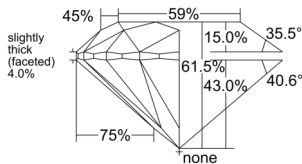

GIA®

FACSIMILE

GIA REPORT 6552216475

Verify this report at GIA.edu

GIA NATURAL DIAMOND DOSSIER®

May 08, 2026
GIA Report Number 6552216475
Shape and Cutting Style ..... Round Brilliant
Measurements ..... 5.66 - 5.68 x 3.49 mm

GRADING RESULTS

Carat Weight ..... 0.70 carat
Color Grade ..... G
Clarity Grade S11
Cut Grade ..... Excellent

ADDITIONAL GRADING INFORMATION

Polish ..... Excellent
Symmetry ..... Excellent
Fluorescence ..... None
Clarity Characteristics ..... Cloud, Crystal
Inscription(s): GIA 6552216475

PROPORTIONS

Profile to actual proportions