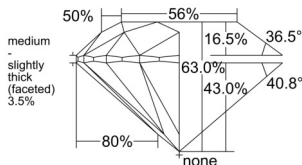

GIA®

FACSIMILE

GIA REPORT 6552216966

Verify this report at GIA.edu

GIA NATURAL DIAMOND DOSSIER®

May 14, 2026
GIA Report Number 6552216966
Shape and Cutting Style ..... Round Brilliant
Measurements ..... 5.17 - 5.21 x 3.27 mm

GRADING RESULTS

Carat Weight ..... 0.54 carat
Color Grade ..... F
Clarity Grade S11
Cut Grade ..... Excellent

ADDITIONAL GRADING INFORMATION

Polish ..... Excellent
Symmetry ..... Excellent
Fluorescence ..... None
Clarity Characteristics..... Cloud, Crystal, Feather
Inscription(s): GIA 6552216966

PROPORTIONS

GRADING SCALES

GIA COLOR SCALE

COLORLESS	D
	E
	F
	G
	H
	I
	J
NEAR COLORLESS	K
	L
FAIN	M
	N
	O
	P
VERY LIGHT	Q
	R
	S
	T
	U
	V
	W
	X
	Y
LIGHT	Z

GIA CLARITY SCALE

FLAWLESS	INTERNAL FLAWLESS	
		FLAWLESS
VERY VERY SLIGHTLY INCLUDED	VVS₁	
	VVS₂	
VERY SLIGHTLY INCLUDED	VS₁	
	VS₂	
SLIGHTLY INCLUDED	SI₁	
	SI₂	
INCLUDED	I₁	
	I₂	
	I₃	

GIA CUT SCALE

EXCELLENT
VERY GOOD
GOOD
FAIR
POOR