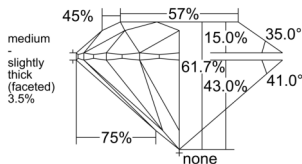

GIA®

FACSIMILE

GIA REPORT 6552220499

Verify this report at GIA.edu

GIA NATURAL DIAMOND DOSSIER®

May 11, 2026
GIA Report Number 6552220499
Shape and Cutting Style ..... Round Brilliant
Measurements ..... 4.34 - 4.36 x 2.69 mm

GRADING RESULTS

Carat Weight ..... 0.31 carat
Color Grade L
Clarity Grade VS1
Cut Grade ..... Excellent

ADDITIONAL GRADING INFORMATION

Polish ..... Excellent
Symmetry ..... Excellent
Fluorescence ..... None
Clarity Characteristics ..... Feather, Pinpoint
Inscription(s): GIA 6552220499

PROPORTIONS

GRADING SCALES

GIA COLOR SCALE	GIA CLARITY SCALE	GIA CUT SCALE
COLOURLESS	FLAWLESS	EXCELLENT
D	INTERNALLY FLAWLESS	
E	VVS₁	VERY GOOD
F		
G	VS₁	GOOD
H		
I	SI₁	FAIR
J		
K	I₁	POOR
L		
M	I₂	
N		
O	I₃	
P		
Q		
R		
S		
T		
U		
V		
W		
X		
Y		
Z