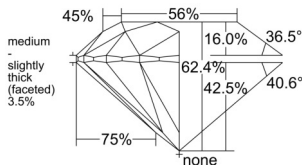

GIA®

FACSIMILE

GIA REPORT 6552220718

Verify this report at GIA.edu

GIA NATURAL DIAMOND DOSSIER®

May 11, 2026
GIA Report Number 6552220718
Shape and Cutting Style ..... Round Brilliant
Measurements ..... 4.89 - 4.92 x 3.06 mm

GRADING RESULTS

Carat Weight ..... 0.45 carat
Color Grade ..... G
Clarity Grade VS1
Cut Grade ..... Excellent

ADDITIONAL GRADING INFORMATION

Polish ..... Excellent
Symmetry ..... Excellent
Fluorescence ..... None
Clarity Characteristics ..... Cloud, Needle
Inscription(s): GIA 6552220718

PROPORTIONS

Profile to actual proportions

GRADING SCALES

GIA COLOR SCALE	GIA CLARITY SCALE	GIA CUT SCALE	
D	FLAWLESS	EXCELLENT	
E	INTERNALLY FLAWLESS		
F		VVS₁	VERY GOOD
G	VVS₂		
H	VS₁	GOOD	
I	VS₂		
J	SI₁	FAIR	
K	SI₂		
L	I₁	POOR	
M			
N	I₂		
O			
P	I₃		
Q			
R			
S			
T			
U			
V			
W			
X			
Y			
Z