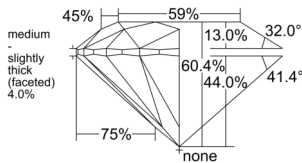

GIA®

FACSIMILE

GIA REPORT 6552220841

Verify this report at GIA.edu

GIA NATURAL DIAMOND DOSSIER®

May 11, 2026
GIA Report Number 6552220841
Shape and Cutting Style ..... Round Brilliant
Measurements ..... 4.34 - 4.36 x 2.63 mm

GRADING RESULTS

Carat Weight ..... 0.30 carat
Color Grade ..... J
Clarity Grade S11
Cut Grade ..... Excellent

ADDITIONAL GRADING INFORMATION

Polish ..... Excellent
Symmetry ..... Excellent
Fluorescence ..... None
Clarity Characteristics ..... Crystal
Inscription(s): GIA 6552220841

PROPORTIONS

GRADING SCALES

GIA COLOR SCALE	GIA CLARITY SCALE	GIA CUT SCALE	
D	FLAWLESS	EXCELLENT	
E	INTERNALLY FLAWLESS		
F		VVS₁	VERY GOOD
G	VVS₂		
H	VS₁	GOOD	
I	VS₂		
J	S1₁	FAIR	
K	S1₂		
L	I₁	POOR	
M	I₂		
N	I₃		
O			
P			
Q			
R			
S			
T			
U			
V			
W			
X			
Y			
Z