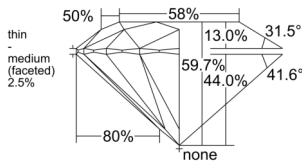

GIA®

FACSIMILE

GIA REPORT 6552222071

Verify this report at GIA.edu

GIA NATURAL DIAMOND DOSSIER®

May 09, 2026
GIA Report Number 6552222071
Shape and Cutting Style ..... Round Brilliant
Measurements ..... 4.81 - 4.85 x 2.88 mm

GRADING RESULTS

Carat Weight ..... 0.40 carat
Color Grade ..... D
Clarity Grade VS1
Cut Grade ..... Excellent

ADDITIONAL GRADING INFORMATION

Polish ..... Excellent
Symmetry ..... Excellent
Fluorescence ..... None
Clarity Characteristics ..... Feather, Pinpoint
Inscription(s): GIA 6552222071

PROPORTIONS

Profile to actual proportions

GRADING SCALES

GIA COLOR SCALE	GIA CLARITY SCALE	GIA CUT SCALE	
D	FLAWLESS	EXCELLENT	
E	INTERNALLY FLAWLESS		
F		VVS₁	VERY GOOD
G	VVS₂		
H	VS₁	GOOD	
I	VS₂		
J	SI₁	FAIR	
K	SI₂		
L	I₁	POOR	
M	I₂		
N	I₃		
O			
P			
Q			
R			
S			
T			
U			
V			
W			
X			
Y			
Z