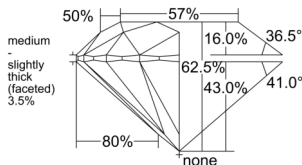

GIA®

FACSIMILE

GIA REPORT 6552222164

Verify this report at GIA.edu

GIA NATURAL DIAMOND DOSSIER®

May 13, 2026
GIA Report Number 6552222164
Shape and Cutting Style ..... Round Brilliant
Measurements ..... 4.68 - 4.71 x 2.94 mm

GRADING RESULTS

Carat Weight ..... 0.40 carat
Color Grade I
Clarity Grade VS1
Cut Grade ..... Excellent

ADDITIONAL GRADING INFORMATION

Polish ..... Excellent
Symmetry ..... Excellent
Fluorescence ..... Faint
Clarity Characteristics..... Crystal, Needle, Pinpoint
Inscription(s): GIA 6552222164

PROPORTIONS

GRADING SCALES

GIA COLOR SCALE

COLORLESS	D
	E
	F
	G
	H
	I
	J
NEAR COLORLESS	K
	L
FAIN	M
	N
	O
	P
VERY LIGHT	Q
	R
	S
	T
	U
	V
	W
	X
	Y
LIGHT	Z

GIA CLARITY SCALE

FLAWLESS	INTERNAL FLAWLESS	
		FLAWLESS
VERY VERY SLIGHTLY INCLUDED	VVS₁	
	VVS₂	
VERY SLIGHTLY INCLUDED	VS₁	
	VS₂	
SLIGHTLY INCLUDED	SI₁	
	SI₂	
INCLUDED	I₁	
	I₂	
	I₃	

GIA CUT SCALE

EXCELLENT
VERY GOOD
GOOD
FAIR
POOR