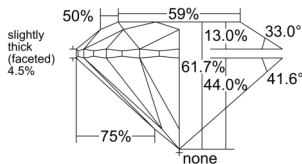

GIA®

FACSIMILE

GIA REPORT 6552223789

Verify this report at GIA.edu

GIA NATURAL DIAMOND DOSSIER®

May 12, 2026
GIA Report Number 6552223789
Shape and Cutting Style ..... Round Brilliant
Measurements ..... 5.08 - 5.10 x 3.14 mm

GRADING RESULTS

Carat Weight ..... 0.50 carat
Color Grade ..... K
Clarity Grade VS1
Cut Grade ..... Excellent

ADDITIONAL GRADING INFORMATION

Polish ..... Excellent
Symmetry ..... Excellent
Fluorescence ..... None
Clarity Characteristics ..... Cloud
Inscription(s): GIA 6552223789

PROPORTIONS

Profile to actual proportions