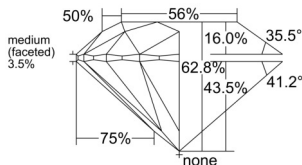

GIA®

FACSIMILE

GIA REPORT 6552224835

Verify this report at GIA.edu

GIA NATURAL DIAMOND DOSSIER®

May 11, 2026
GIA Report Number 6552224835
Shape and Cutting Style ..... Round Brilliant
Measurements ..... 4.70 - 4.72 x 2.96 mm

GRADING RESULTS

Carat Weight ..... 0.40 carat
Color Grade ..... E
Clarity Grade VVS2
Cut Grade ..... Excellent

ADDITIONAL GRADING INFORMATION

Polish ..... Excellent
Symmetry ..... Excellent
Fluorescence ..... Medium Blue
Clarity Characteristics ..... Pinpoint
Inscription(s): GIA 6552224835

PROPORTIONS

Profile to actual proportions