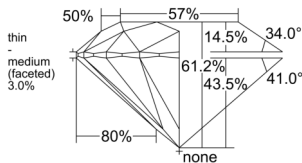

GIA®

FACSIMILE

GIA REPORT 6552224915

Verify this report at GIA.edu

GIA NATURAL DIAMOND DOSSIER®

May 11, 2026
GIA Report Number 6552224915
Shape and Cutting Style ..... Round Brilliant
Measurements ..... 4.90 - 4.93 x 3.01 mm

GRADING RESULTS

Carat Weight ..... 0.44 carat
Color Grade ..... D
Clarity Grade VVS1
Cut Grade ..... Excellent

ADDITIONAL GRADING INFORMATION

Polish ..... Excellent
Symmetry ..... Excellent
Fluorescence ..... Medium Blue
Clarity Characteristics ..... Pinpoint
Inscription(s): GIA 6552224915

PROPORTIONS

Profile to actual proportions