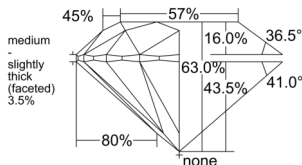

GIA®

FACSIMILE

GIA REPORT 6552225734

Verify this report at GIA.edu

GIA NATURAL DIAMOND DOSSIER®

May 11, 2026
GIA Report Number 6552225734
Shape and Cutting Style ..... Round Brilliant
Measurements ..... 5.63 - 5.67 x 3.56 mm

GRADING RESULTS

Carat Weight ..... 0.70 carat
Color Grade ..... G
Clarity Grade VS1
Cut Grade ..... Excellent

ADDITIONAL GRADING INFORMATION

Polish ..... Excellent
Symmetry ..... Excellent
Fluorescence ..... None
Clarity Characteristics ..... Crystal, Cloud
Inscription(s): GIA 6552225734

PROPORTIONS

Profile to actual proportions