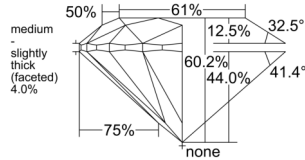

GIA®

FACSIMILE

GIA REPORT 6552226318

Verify this report at GIA.edu

GIA NATURAL DIAMOND DOSSIER®

May 12, 2026
GIA Report Number 6552226318
Shape and Cutting Style ..... Round Brilliant
Measurements ..... 4.32 - 4.35 x 2.61 mm

GRADING RESULTS

Carat Weight ..... 0.30 carat
Color Grade ..... J
Clarity Grade VS1
Cut Grade ..... Excellent

ADDITIONAL GRADING INFORMATION

Polish ..... Excellent
Symmetry ..... Excellent
Fluorescence ..... Faint
Clarity Characteristics..... Cloud, Needle, Pinpoint
Inscription(s): GIA 6552226318

PROPORTIONS

Profile to actual proportions

GRADING SCALES

GIA COLOR SCALE	GIA CLARITY SCALE	GIA CUT SCALE	
D	FLAWLESS	EXCELLENT	
E	INTERNALLY FLAWLESS		
F		VVS₁	VERY GOOD
G	VVS₂		
H	VS₁	GOOD	
I	VS₂		
J	SI₁	FAIR	
K	SI₂		
L	I₁	POOR	
M	I₂		
N	I₃		
O			
P			
Q			
R			
S			
T			
U			
V			
W			
X			
Y			
Z