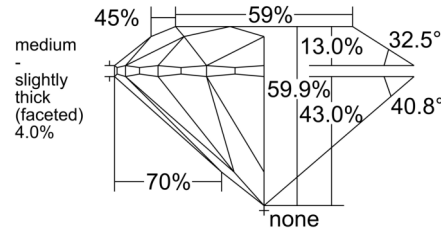

GIA REPORT
6552231431

Verify this report at GIA.edu

FACSIMILE

This is a digital representation of the original GIA Report. This representation might not be accepted in lieu of the original GIA Report in certain circumstances. The original GIA Report includes certain security features which are not reproducible on this facsimile.

GIA NATURAL DIAMOND GRADING REPORT

May 12, 2026
GIA Report Number 6552231431
Shape and Cutting Style ..... Round Brilliant
Measurements ..... 7.38 - 7.43 x 4.44 mm

GRADING RESULTS

Carat Weight ..... 1.51 carat
Color Grade ..... K
Clarity Grade VS2
Cut Grade ..... Excellent

ADDITIONAL GRADING INFORMATION

Polish ..... Excellent
Symmetry ..... Excellent
Fluorescence ..... Medium Blue
Inscription(s): GIA 6552231431
Comments: Pinpoints are not shown.

PROPORTIONS

Profile to actual proportions