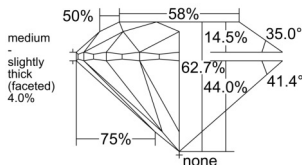

GIA®

FACSIMILE

GIA REPORT 6552235734

Verify this report at GIA.edu

GIA NATURAL DIAMOND DOSSIER®

May 11, 2026
GIA Report Number 6552235734
Shape and Cutting Style ..... Round Brilliant
Measurements ..... 5.65 - 5.69 x 3.56 mm

GRADING RESULTS

Carat Weight ..... 0.71 carat
Color Grade ..... F
Clarity Grade VS2
Cut Grade ..... Excellent

ADDITIONAL GRADING INFORMATION

Polish ..... Excellent
Symmetry ..... Excellent
Fluorescence ..... None
Clarity Characteristics ..... Crystal
Inscription(s): GIA 6552235734

PROPORTIONS

Profile to actual proportions

GRADING SCALES

GIA COLOR SCALE

COLOREDNESS	D
	E
	F
	G
	H
	I
	J
NEAR COLORLESS	K
	L
Faint	M
	N
	O
	P
Very Light	R
	S
	T
	U
	V
Light	W
	X
	Y
	Z

GIA CLARITY SCALE

FLAWLESS	INTERNAL FLAWLESS	
		EXCELLENT
VERY VERY SLIGHTLY INCLUDED	VVS₁	
	VVS₂	
VERY SLIGHTLY INCLUDED	VS₁	
	VS₂	
SLIGHTLY INCLUDED	SI₁	
	SI₂	
INCLUDED	I₁	
	I₂	
	I₃	
POOR		

GIA CUT SCALE

EXCELLENT
VERY GOOD
GOOD
FAIR
POOR