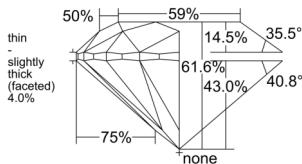

GIA®

FACSIMILE

GIA REPORT 6552241534

Verify this report at GIA.edu

GIA NATURAL DIAMOND DOSSIER®

May 12, 2026
GIA Report Number 6552241534
Shape and Cutting Style ..... Round Brilliant
Measurements ..... 4.89 - 4.94 x 3.03 mm

GRADING RESULTS

Carat Weight ..... 0.46 carat
Color Grade ..... F
Clarity Grade S11
Cut Grade ..... Excellent

ADDITIONAL GRADING INFORMATION

Polish ..... Excellent
Symmetry ..... Excellent
Fluorescence ..... None
Clarity Characteristics ..... Crystal, Cloud
Inscription(s): GIA 6552241534

PROPORTIONS

GRADING SCALES

GIA COLOR SCALE	GIA CLARITY SCALE	GIA CUT SCALE	
COLOURLESS D	FLAWLESS	EXCELLENT	
E	INTERNALLY FLAWLESS		
F		VVS₁	VERY GOOD
G	VVS₂		
H	VS₁	GOOD	
I	VS₂		
J	S1₁	FAIR	
K	S1₂		
L	I₁	POOR	
M	I₂		
N	I₃		
O			
P			
Q			
R			
S			
T			
U			
V			
W			
X			
Y			
Z