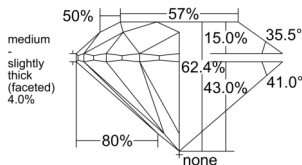

GIA®

FACSIMILE

GIA REPORT 6552242930

Verify this report at GIA.edu

GIA NATURAL DIAMOND DOSSIER®

May 14, 2026
GIA Report Number 6552242930
Shape and Cutting Style ..... Round Brilliant
Measurements ..... 4.48 - 4.49 x 2.80 mm

GRADING RESULTS

Carat Weight ..... 0.35 carat
Color Grade I
Clarity Grade VS2
Cut Grade ..... Excellent

ADDITIONAL GRADING INFORMATION

Polish ..... Excellent
Symmetry ..... Excellent
Fluorescence ..... None
Clarity Characteristics ..... Cloud, Crystal
Inscription(s): GIA 6552242930

PROPORTIONS

GRADING SCALES

GIA COLOR SCALE	GIA CLARITY SCALE	GIA CUT SCALE	
D	FLAWLESS	EXCELLENT	
E	INTERNALLY FLAWLESS		
F		VVS₁	VERY GOOD
G	VVS₂		
H	VS₁	GOOD	
I	VS₂		
J	SI₁	FAIR	
K	SI₂		
L	I₁	POOR	
M	I₂		
N	I₃		
O			
P			
Q			
R			
S			
T			
U			
V			
W			
X			
Y			
Z