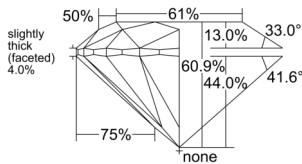

GIA®

FACSIMILE

GIA REPORT 6552243738

Verify this report at GIA.edu

GIA NATURAL DIAMOND DOSSIER®

May 14, 2026
GIA Report Number 6552243738
Shape and Cutting Style ..... Round Brilliant
Measurements ..... 4.73 - 4.76 x 2.89 mm

GRADING RESULTS

Carat Weight ..... 0.40 carat
Color Grade ..... K
Clarity Grade VVS2
Cut Grade ..... Excellent

ADDITIONAL GRADING INFORMATION

Polish ..... Excellent
Symmetry ..... Excellent
Fluorescence ..... Faint
Clarity Characteristics ..... Pinpoint, Feather
Inscription(s): GIA 6552243738

PROPORTIONS

Profile to actual proportions