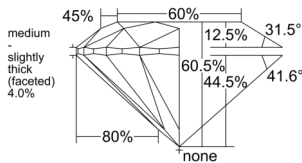

GIA®

FACSIMILE

GIA REPORT 6552244019

Verify this report at GIA.edu

GIA NATURAL DIAMOND DOSSIER®

May 14, 2026
GIA Report Number 6552244019
Shape and Cutting Style ..... Round Brilliant
Measurements ..... 4.77 - 4.78 x 2.89 mm

GRADING RESULTS

Carat Weight ..... 0.40 carat
Color Grade ..... K
Clarity Grade VS2
Cut Grade ..... Excellent

ADDITIONAL GRADING INFORMATION

Polish ..... Excellent
Symmetry ..... Excellent
Fluorescence ..... Faint
Clarity Characteristics..... Crystal, Cloud, Feather
Inscription(s): GIA 6552244019

PROPORTIONS

Profile to actual proportions

GRADING SCALES

GIA COLOR SCALE	GIA CLARITY SCALE	GIA CUT SCALE	
D	FLAWLESS	EXCELLENT	
E	INTERNALLY FLAWLESS		
F		VVS₁	VERY GOOD
G	VVS₂		
H	VS₁	GOOD	
I	VS₂		
J	SI₁	FAIR	
K	SI₂		
L	I₁	POOR	
M	I₂		
N	I₃		
O			
P			
Q			
R			
S			
T			
U			
V			
W			
X			
Y			
Z