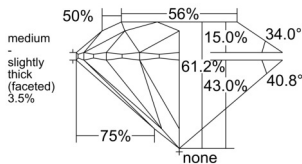

GIA®

FACSIMILE

GIA REPORT 6552244063

Verify this report at GIA.edu

GIA NATURAL DIAMOND DOSSIER®

May 14, 2026
GIA Report Number 6552244063
Shape and Cutting Style ..... Round Brilliant
Measurements ..... 4.75 - 4.77 x 2.91 mm

GRADING RESULTS

Carat Weight ..... 0.40 carat
Color Grade I
Clarity Grade VS1
Cut Grade ..... Excellent

ADDITIONAL GRADING INFORMATION

Polish ..... Excellent
Symmetry ..... Excellent
Fluorescence ..... None
Clarity Characteristics ..... Feather, Pinpoint
Inscription(s): GIA 6552244063

PROPORTIONS

Profile to actual proportions

GRADING SCALES

GIA COLOR SCALE

COLORLESS	D
	E
	F
	G
	H
	I
	J
NEAR COLORLESS	K
	L
FAIN	M
	N
	O
	P
	Q
VERY LIGHT	R
	S
	T
	U
	V
	W
	X
	Y
LIGHT	Z

GIA CLARITY SCALE

FLAWLESS	INTERNAL FLAWLESS	
		FLAWLESS
VERY VERY SLIGHTLY INCLUDED	VVS₁	
	VVS₂	
VERY SLIGHTLY INCLUDED	VS₁	
	VS₂	
SLIGHTLY INCLUDED	SI₁	
	SI₂	
INCLUDED	I₁	
	I₂	
	I₃	

GIA CUT SCALE

EXCELLENT
VERY GOOD
GOOD
FAIR
POOR