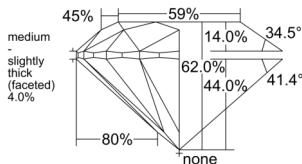

GIA®

FACSIMILE

GIA REPORT 6552244414

Verify this report at GIA.edu

GIA NATURAL DIAMOND DOSSIER®

May 14, 2026
GIA Report Number 6552244414
Shape and Cutting Style ..... Round Brilliant
Measurements ..... 5.09 - 5.12 x 3.17 mm

GRADING RESULTS

Carat Weight ..... 0.50 carat
Color Grade ..... J
Clarity Grade VVS2
Cut Grade ..... Excellent

ADDITIONAL GRADING INFORMATION

Polish ..... Excellent
Symmetry ..... Excellent
Fluorescence ..... None
Clarity Characteristics ..... Cloud, Pinpoint
Inscription(s): GIA 6552244414

PROPORTIONS

Profile to actual proportions

GRADING SCALES

GIA COLOR SCALE

COLORLESS	D
	E
	F
	G
	H
	I
	J
NEAR COLORLESS	K
	L
Faint	M
	N
	O
	P
Very Light	Q
	R
	S
	T
	U
	V
Light	W
	X
	Y
	Z

GIA CLARITY SCALE

FLAWLESS	INTERNAL FLAWLESS	
		FLAWLESS
VERY VERY SLIGHTLY INCLUDED	VVS₁	
	VVS₂	
VERY SLIGHTLY INCLUDED	VS₁	
	VS₂	
SLIGHTLY INCLUDED	SI₁	
	SI₂	
INCLUDED	I₁	
	I₂	
	I₃	

GIA CUT SCALE

EXCELLENT
VERY GOOD
GOOD
FAIR
POOR