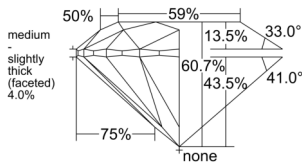

GIA®

FACSIMILE

GIA REPORT 6552244487

Verify this report at GIA.edu

GIA NATURAL DIAMOND DOSSIER®

May 14, 2026
GIA Report Number 6552244487
Shape and Cutting Style ..... Round Brilliant
Measurements ..... 4.46 - 4.49 x 2.71 mm

GRADING RESULTS

Carat Weight ..... 0.33 carat
Color Grade I
Clarity Grade VS1
Cut Grade ..... Excellent

ADDITIONAL GRADING INFORMATION

Polish ..... Excellent
Symmetry ..... Excellent
Fluorescence ..... None
Clarity Characteristics..... Cloud, Crystal, Feather
Inscription(s): GIA 6552244487

PROPORTIONS

Profile to actual proportions

GRADING SCALES

GIA COLOR SCALE	GIA CLARITY SCALE	GIA CUT SCALE	
D	FLAWLESS	EXCELLENT	
E	INTERNALLY FLAWLESS		
F		VVS₁	VERY GOOD
G	VVS₂		
H	VS₁	GOOD	
I	VS₂		
J	SI₁	FAIR	
K	SI₂		
L	I₁	POOR	
M	I₂		
N	I₃		
O			
P			
Q			
R			
S			
T			
U			
V			
W			
X			
Y			
Z