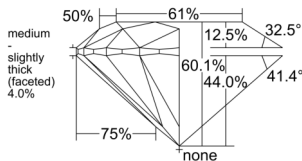

GIA®

FACSIMILE

GIA REPORT 6552244620

Verify this report at GIA.edu

GIA NATURAL DIAMOND DOSSIER®

May 14, 2026
GIA Report Number 6552244620
Shape and Cutting Style ..... Round Brilliant
Measurements ..... 4.33 - 4.36 x 2.61 mm

GRADING RESULTS

Carat Weight ..... 0.30 carat
Color Grade ..... H
Clarity Grade VS1
Cut Grade ..... Excellent

ADDITIONAL GRADING INFORMATION

Polish ..... Excellent
Symmetry ..... Very Good
Fluorescence ..... None
Clarity Characteristics..... Crystal, Cloud, Needle
Inscription(s): GIA 6552244620

PROPORTIONS

Profile to actual proportions