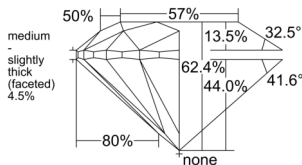

GIA®

FACSIMILE

GIA REPORT 6552244718

Verify this report at GIA.edu

GIA NATURAL DIAMOND DOSSIER®

May 12, 2026
GIA Report Number 6552244718
Shape and Cutting Style ..... Round Brilliant
Measurements ..... 5.25 - 5.28 x 3.29 mm

GRADING RESULTS

Carat Weight ..... 0.56 carat
Color Grade ..... E
Clarity Grade VS1
Cut Grade ..... Excellent

ADDITIONAL GRADING INFORMATION

Polish ..... Excellent
Symmetry ..... Excellent
Fluorescence ..... Medium Blue
Clarity Characteristics ..... Crystal
Inscription(s): GIA 6552244718

PROPORTIONS

Profile to actual proportions

GRADING SCALES

GIA COLOR SCALE	GIA CLARITY SCALE	GIA CUT SCALE	
D	FLAWLESS	EXCELLENT	
E	INTERNALLY FLAWLESS		
F		VVS₁	VERY GOOD
G	VVS₂		
H	VS₁	GOOD	
I	VS₂		
J	SI₁	FAIR	
K	SI₂		
L	I₁	POOR	
M	I₂		
N	I₃		
O			
P			
Q			
R			
S			
T			
U			
V			
W			
X			
Y			
Z