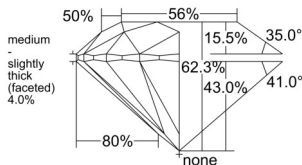

GIA®

FACSIMILE

GIA REPORT 6552245101

Verify this report at GIA.edu

GIA NATURAL DIAMOND DOSSIER®

May 14, 2026
GIA Report Number 6552245101
Shape and Cutting Style ..... Round Brilliant
Measurements ..... 4.38 - 4.41 x 2.74 mm

GRADING RESULTS

Carat Weight ..... 0.32 carat
Color Grade I
Clarity Grade VS2
Cut Grade ..... Excellent

ADDITIONAL GRADING INFORMATION

Polish ..... Excellent
Symmetry ..... Excellent
Fluorescence ..... None
Clarity Characteristics ..... Crystal
Inscription(s): GIA 6552245101

PROPORTIONS

GRADING SCALES

GIA COLOR SCALE	GIA CLARITY SCALE	GIA CUT SCALE	
D	FLAWLESS	EXCELLENT	
E	INTERNALLY FLAWLESS		
F		VVS₁	VERY GOOD
G	VVS₂		
H	VS₁	GOOD	
I	VS₂		
J	SI₁	FAIR	
K	SI₂		
L	I₁	POOR	
M	I₂		
N	I₃		
O			
P			
Q			
R			
S			
T			
U			
V			
W			
X			
Y			
Z