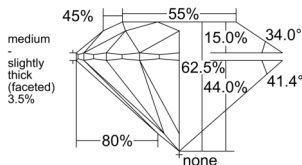

GIA®

FACSIMILE

GIA REPORT 6552245276

Verify this report at GIA.edu

GIA NATURAL DIAMOND DOSSIER®

May 15, 2026
GIA Report Number 6552245276
Shape and Cutting Style ..... Round Brilliant
Measurements ..... 4.49 - 4.51 x 2.81 mm

GRADING RESULTS

Carat Weight ..... 0.34 carat
Color Grade ..... G
Clarity Grade VS1
Cut Grade ..... Excellent

ADDITIONAL GRADING INFORMATION

Polish ..... Excellent
Symmetry ..... Excellent
Fluorescence ..... None
Clarity Characteristics ..... Crystal
Inscription(s): GIA 6552245276

PROPORTIONS

Profile to actual proportions

GRADING SCALES

GIA COLOR SCALE

COLOREDNESS	D
	E
	F
	G
	H
	I
	J
NEAR COLORLESS	K
	L
Faint	M
	N
	O
	P
Very Light	Q
	R
	S
	T
	U
	V
Light	W
	X
	Y
	Z

GIA CLARITY SCALE

FLAWLESS	VERY VERY SLIGHTLY INCLUDED	VS₁	VS₂	SL₁	SL₂	I₁	I₂	I₃			
									VERY SLIGHTLY INCLUDED	SLIGHTLY INCLUDED	INCLUDED

GIA CUT SCALE

EXCELLENT
VERY GOOD
GOOD
FAIR
POOR