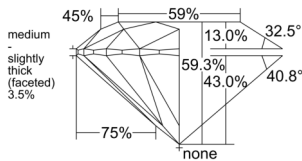

GIA®

FACSIMILE

GIA REPORT 6552245341

Verify this report at GIA.edu

GIA NATURAL DIAMOND DOSSIER®

May 15, 2026
GIA Report Number 6552245341
Shape and Cutting Style ..... Round Brilliant
Measurements ..... 4.43 - 4.45 x 2.63 mm

GRADING RESULTS

Carat Weight ..... 0.31 carat
Color Grade ..... J
Clarity Grade VVS1
Cut Grade ..... Excellent

ADDITIONAL GRADING INFORMATION

Polish ..... Excellent
Symmetry ..... Excellent
Fluorescence ..... None
Clarity Characteristics ..... Cloud
Inscription(s): GIA 6552245341

PROPORTIONS

Profile to actual proportions